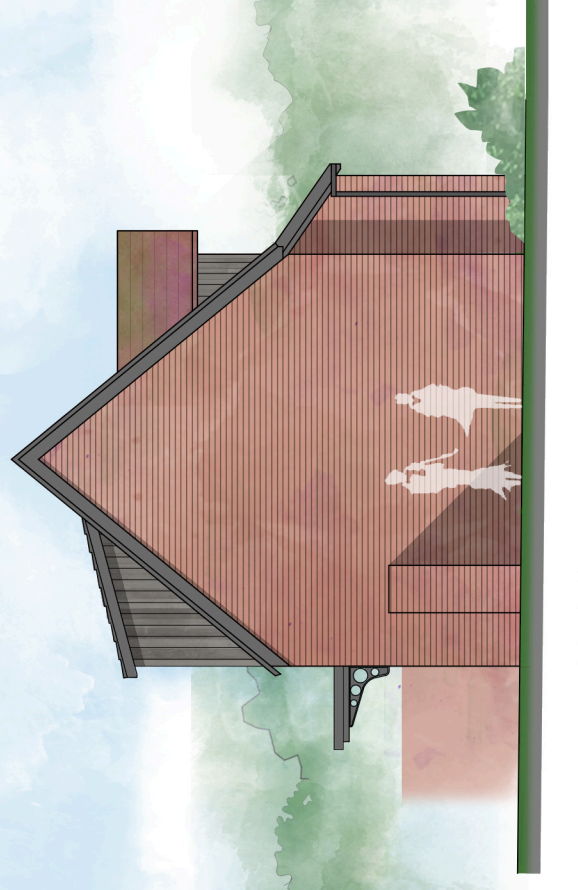

East Elevation

North Elevation

West Elevation

South Elevation

Jon Dale RBA 12 Crestwood View, Eastleigh, Hampshire, SO50 4NF Tel: 07787 575126 E-mail: jondalearchitect@gmail.com

Project
Woolley Green Farm,
Brashfield

Title
Existing barn A
Proposed Elevations

Scale	Date	Drawn	Checked	Job No.	Drawing No.	Revision
1:100	Mar 23	RP	JD	130	Exist:07	-